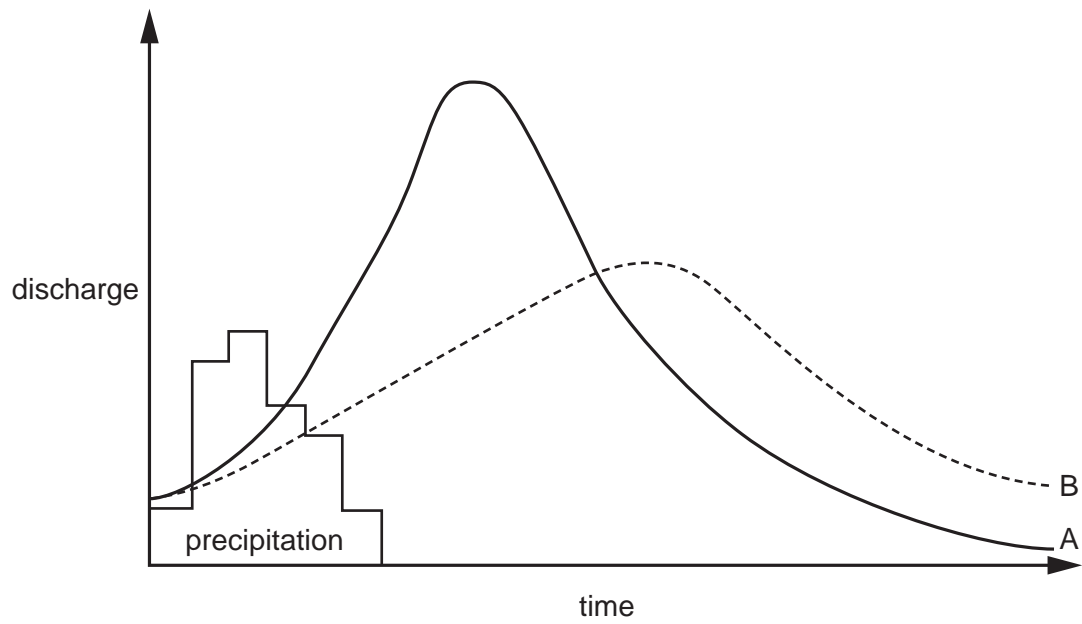

Two storm hydrographs from the same rainfall event

**Key**

- A = impermeable surface
- B = permeable surface

3

Fig. 2 for Question 2

Atmospheric lapse rates

**Key**

- Environmental Lapse Rate (ELR)
- Dry Adiabatic Lapse Rate (DALR)
- Saturated Adiabatic Lapse Rate (SALR)