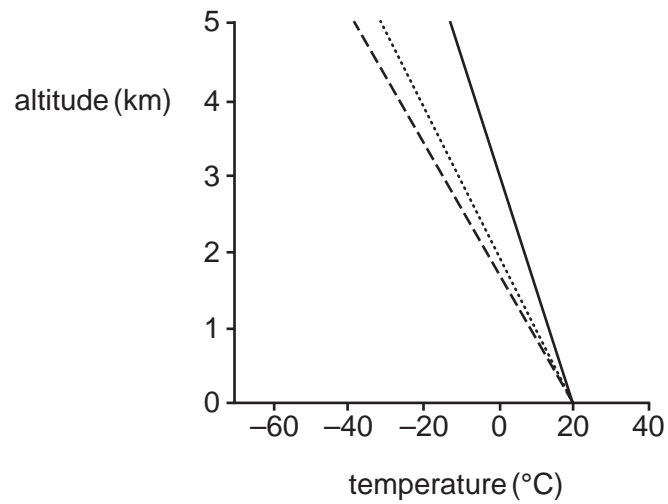

Two storm hydrographs from the same rainfall event

**Key**

- A = impermeable surface
- B = permeable surface

3

Fig. 2 for Question 2

Atmospheric lapse rates

**Key**

- Environmental Lapse Rate (ELR)
- Dry Adiabatic Lapse Rate (DALR)
- Saturated Adiabatic Lapse Rate (SALR)