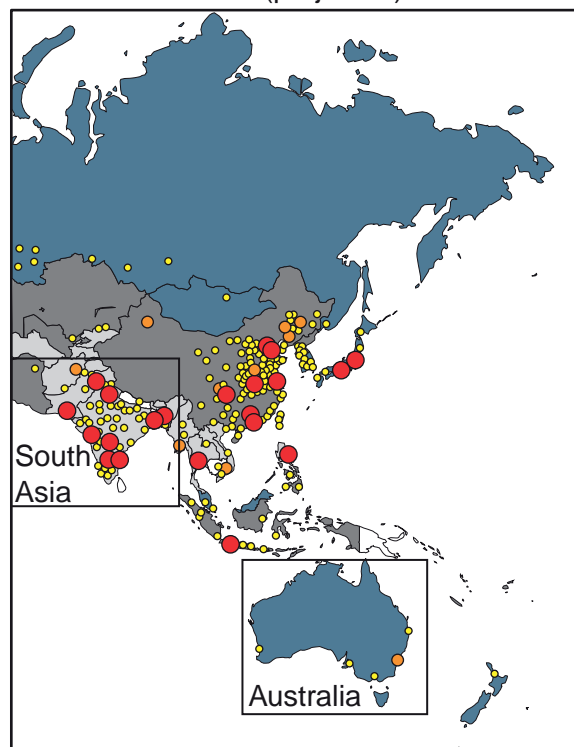

Fig. 3 for Question 4

Actual and projected total fertility rates for MEDCs, LEDCs and the world, 1970 to 2050

6

Photograph B for Question 5

A refugee camp in an LEDC

Figs 4A and 4B for Question 6

Percentage urban population and city sizes in Asia and Oceania, 2011 and 2025 (projected)

Fig. 4A

2011

Key

Percentage Urban

- 76–100%
- 51–75%
- 26–50%
- 0–25%

Fig. 4B

2025 (projected)

City Sizes