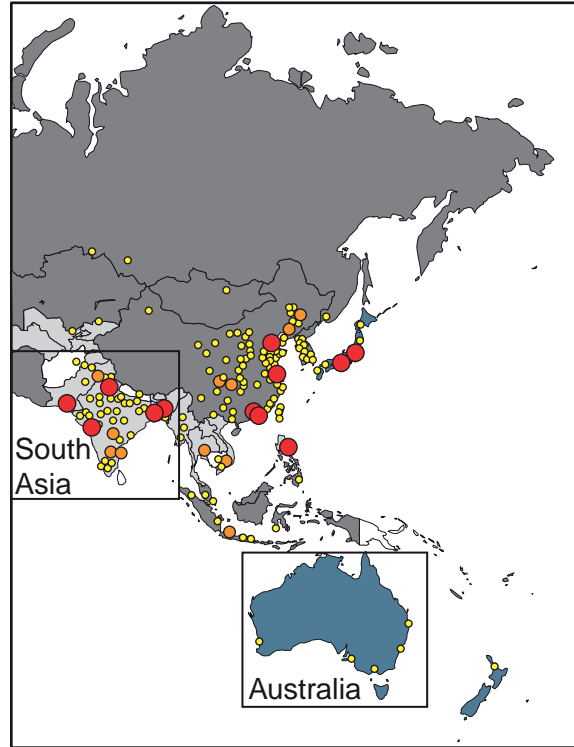

Fig. 3 for Question 4

Actual and projected total fertility rates for MEDCs, LEDCs and the world, 1970 to 2050

6

Photograph B for Question 5

A refugee camp in an LEDC

Figs 4A and 4B for Question 6

Percentage urban population and city sizes in Asia and Oceania, 2011 and 2025 (projected)

Fig. 4A

2011

Key

Percentage Urban

- 76–100%
- 51–75%
- 26–50%
- 0–25%

Fig. 4B

2025 (projected)

City Sizes