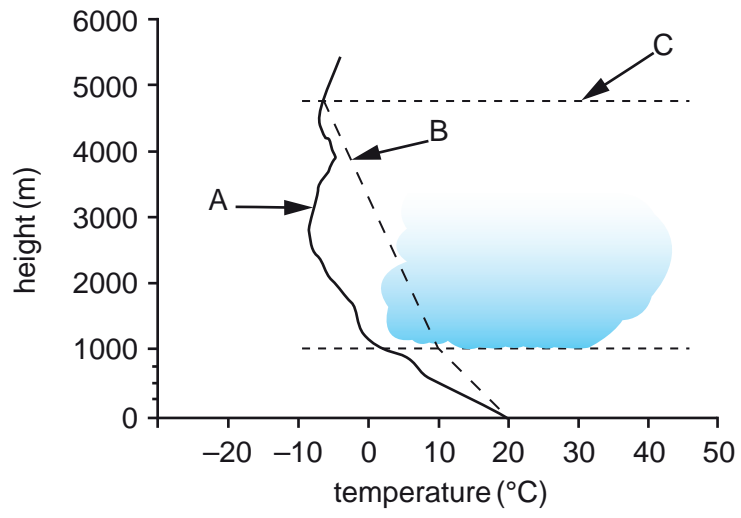

The main features of the hydrological system of a drainage basin

Key

- input
- store
- flow
- output

Fig. 2 for Question 2

Atmospheric lapse rates

4

Photograph A for Question 3

A large rock fall